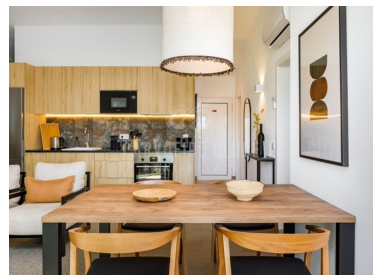

JDP910

Reference

Scan the QR code to view the property

Lagoa e Carvoeiro - Apartment

COMING SOON

5 % NET

Guaranteed
yield for
36 months

2
Bedrooms

2
Bathrooms

99,67
Area (m²)

Swimming Pool

350 000 €
(EUR €)

Fully renovated 2-bedroom first-floor apartment

This fully renovated two-bedroom, 2-bathroom first-floor corner apartment within a two-storey building has a built area of 99,67 m². It is part of the resort Jardim do Paraíso/ Quinta do Paraíso with a total of 60 units, a communal pool and mature gardens. Great permanent home, secure lock-up-and-leave property or investment with excellent rental potential. 3-year rental guarantee with 5 % annual return. Sold fully furnished, equipped and decorated (urban style).

Monika Huhn

914 223 442 ²

monika.huhn@cclube.pt

T +351 282 350 800 ¹ · T +351 914 223 442 ² · E info@cclube.pt
Urb. Monte Carvoeiro, Lote 1, 8400- 551 Carvoeiro
AMI 23227

¹ (Call to national fixed network) | ² (Call to national mobile network)