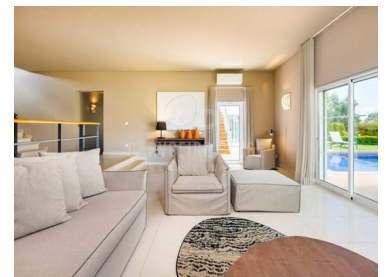

VDLV3CE

Reference

Scan the QR code to view the property

Lagoa e Carvoeiro - Villa

3
Bedrooms

4
Bathrooms

205
Area (m²)

1247,3
Land Area (m²) Swimming Pool

844 500 €
(EUR €)

Modern 3-bedroom villa with private pool in 5-star resort

This freestanding 3-bedroom villa with private pool and private gardens has a built area of 205 m² set in a 1.247,31 m² plot and is part of the 5-star touristic resort "Vale da Lapa – Village Resort" in Carvoeiro. The resort comprises of 73 x 2-bed townhouses (V2) + 12 x 3-bed free-standing villas (V3). Highest quality standards, contemporary, modern style. Equipped with solar panels, electric underfloor heating, air conditioning (DAIKIN), secure outside parking. Holiday-home or permanent residence for relocation.

Monika Huhn

914 223 442 ²

monika.huhn@cclube.pt

T +351 282 350 800 ¹ · T +351 914 223 442 ² · E info@cclube.pt
Urb. Monte Carvoeiro, Lote 1, 8400- 551 Carvoeiro
AMI 23227

¹ (Call to national fixed network) | ² (Call to national mobile network)